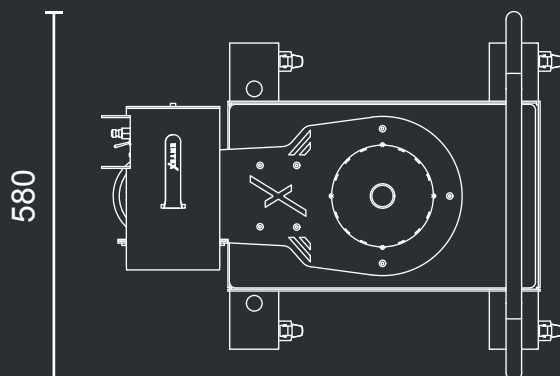

DISINFEX PORTABLE DISINFECTANT MISTER

The portable design, large capacity and long cast allows users to cover large areas with disinfectant in a short period of time with less manpower needed. The misting cannon is available in a 110v or 240v supply and has a spray projection of over 5 meters.

ADDITIONAL INFORMATION

CAPACITY:	105 Ltr
VOLTAGE :	110 V
DIMENSIONS :	1155 x 700 x 580mm
WEIGHT (EMPTY):	Approx 35 KG
MATERIALS:	Aluminum, Stainless Steel & Polyethylene
MIST CAST:	5-6m
FLOW RATE:	15.5L/h