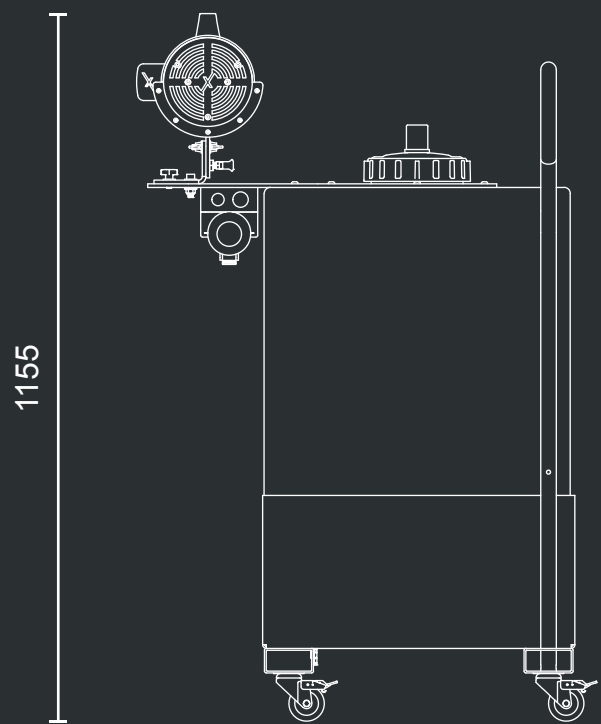

DISINFEX PORTABLE DISINFECTANT MISTER

The portable design, large capacity and long cast allows users to cover large areas with disinfectant in a short period of time with less manpower needed. The misting cannon is available in a 110v or 240v supply and has a spray projection of over 5 meters.

ADDITIONAL INFORMATION

CAPACITY:	105 Ltr
VOLTAGE :	110 V
DIMENSIONS :	1155 x 700 x 580mm
WEIGHT (EMPTY):	Approx 35 KG
MATERIALS:	Aluminum, Stainless Steel & Polyethylene
MIST CAST:	5-6m
FLOW RATE:	15.5L/h